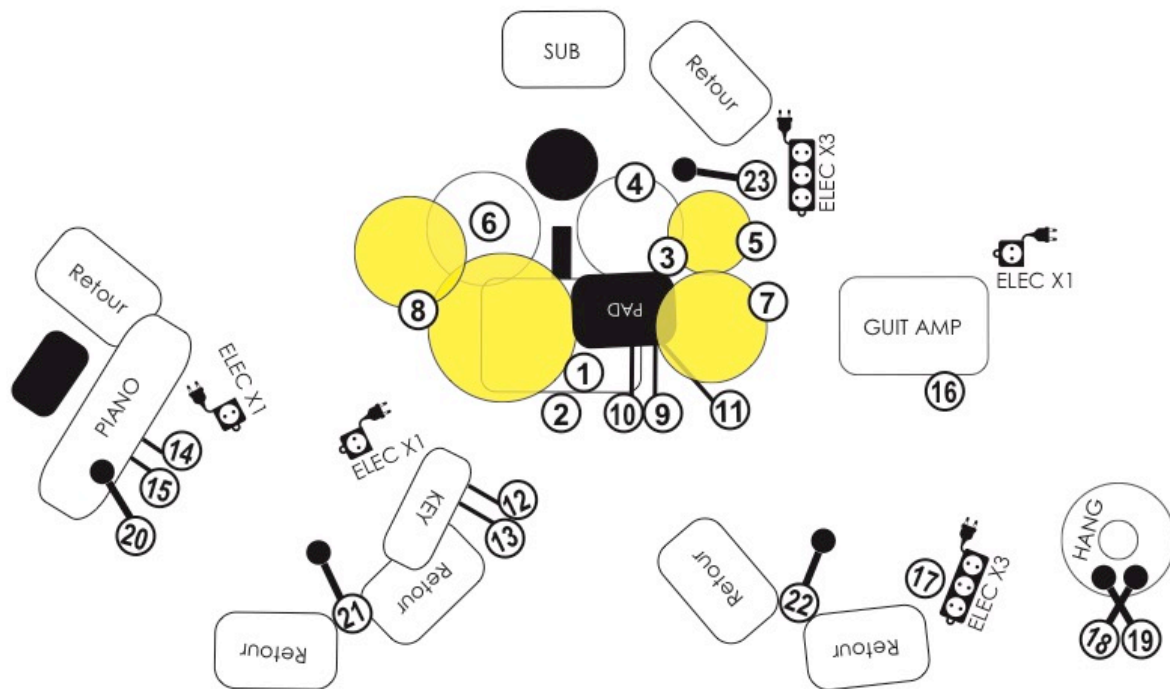

STAGE PLAN

PUBLIC

PATCH

	Instruments	Mics	Mic stands
1	Kick IN	Beta 91A (own mic)	
2	Kick OUT	Shure Beta 52A or sim.	Small
3	Snare TOP	Beta 98AMP or sim.	
4	Snare BOTTOM	Beta 98AMP or sim.	
5	HiHat	KSM138 or sim.	Medium
6	Floor Tom	Beta98AMP or sim.	
7	OH L	KM184 or sim.	Large
8	OH R	KM184 or sim.	Large
9	PAD L	DI passive	
10	PAD R	DI passive	
11	PAD BASSE	DI passive	
12	KEYS	DI passive	
13	KEYS	DI passive	
14	PIANO L	DI passive	
15	PIANO R	DI passive	
16	GUIT AMP	e606 or e906 or sim.	Small
17	ACOUSTIC GUIT	DI J48 active	
18	HANG L	e614 + barre de coulage	Large
19	HANG R	e614 couple XY	
20	VOICE ALIZÉ PIANO	KSM9	Large
21	VOICE ALIZÉ STAND UP	KSM9	Large
22	VOICE XAVIER	KSM9	Large
23	VOICE BACKING DRUM	Beta56 or sim.	Large